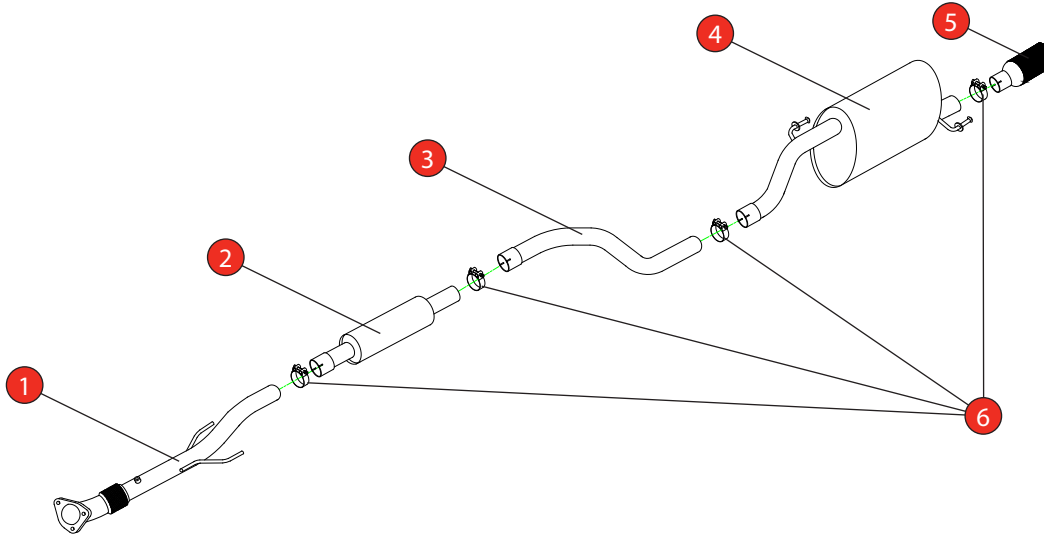

Car	Vauxhall Corsa 'E' Limited Edition 1.4T	Part No.	SVX065C
Year	2014-Current	Fit Kits	047FK
Notes	Where not supplied use original fittings	Features	Pipe Diameter:- 63.5mm / 2.5"

Estimated Fitting Time: 60 Minutes

NO.	PART NO.	DESCRIPTION	QTY
1	859GM	Front Pipe	1
2	804GM	Resonated Centre Section	1
3	806GM	Link Pipe	1
4	861GM	Rear Silencer	1
5	Z023.10055	Ø100mm Black Ceramic Coated Daytona Trim	1
Fit Kit			
6	Z016.10064	65mm H/D Clamp	4